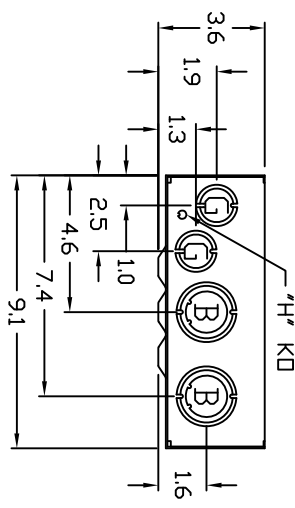

KNOCKOUT TABLE:

H = 9/32" KD
G = 1/2", 3/4", 1" KD
B = 1", 1-1/4", 1-1/2" KD
D = 3/4", 1", 1-1/4" KD

WIRE RANGE TABLE:

CONNECTOR	COPPER SOLID STRAND	ALUMINUM SOLID STRAND
LINE	14-8 14-1/0	12-10 12-1/0
LOAD	14-10 14-10	---
NEUTRAL HOLE LARGE	12-8 12-1/0	10 10-1/0
NEUTRAL HOLE SMALL	14-8 14-4	12-10 12-4
EQUIP. GRND. HOLE	12-2 12-2	12-2 12-2

NOTES:
LUG TYPE IS LDDP FEED

Dr: 3/1 ST	Dr: 11-16-09
Ch: 3/1	Dr: 11-16-09

HERITAGE
Powering RV Parts Coast-to-Coast

SH149

Rev.1 CR R0729847 ST 11-16-09
Rev.2 CR R1318112 DJ 09-16-13

CR R0729847 Dr: 11-16-09

Unless Otherwise Specified
Tolerances: Dia. ± .010
2 Fl. Holes ± .030
Fractions ± 1/32
Holes ± .002
Dimensions Are In Inches

Scale: 1:1
Size: A

DRG NO: 198B8604

TITLE: H75SM3
OUTLINE DRAWING