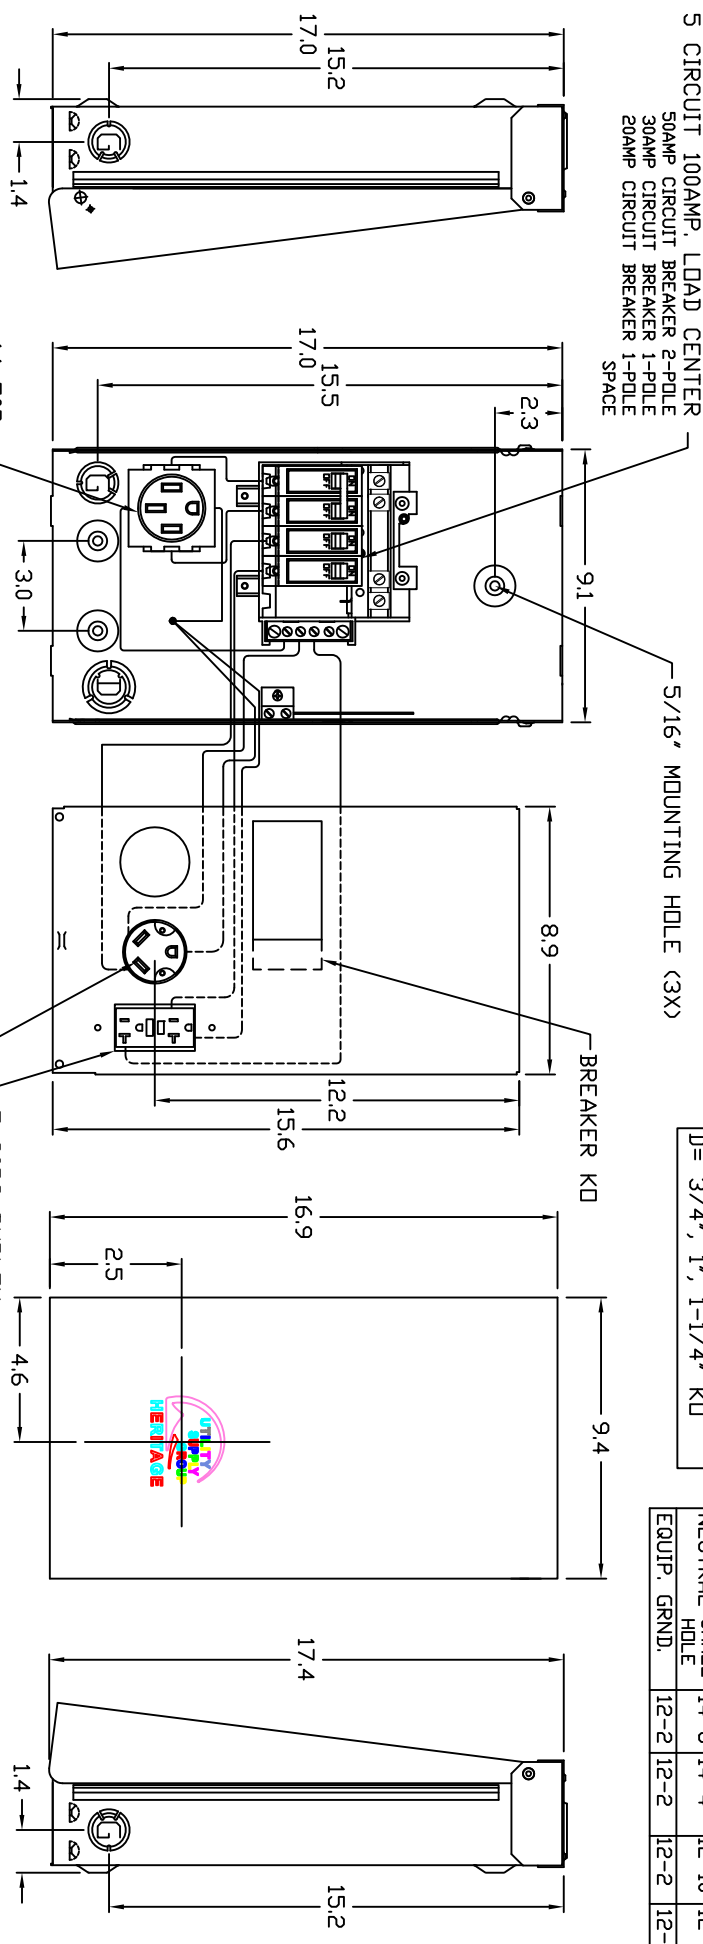

KNOCKOUT TABLE:

H = 9/32" KD
G = 1/2", 3/4", 1" KD
B = 1", 1-1/4", 1-1/2" KD
D = 3/4", 1", 1-1/4" KD

WIRE RANGE TABLE:

CONNECTOR	COPPER SOLID STRAND	ALUMINUM SOLID STRAND
LINE	14-8 14-1/0	12-10 12-1/0
LOAD	14-10 14-10	---
NEUTRAL HOLE LARGE	12-8 12-1/0	10 10-1/0
NEUTRAL HOLE SMALL	14-8 14-4	12-10 12-4
EQUIP. GRND. HOLE	12-2 12-2	12-2 12-2

NOTES:
LUG TYPE IS LDDP FEED

Dr: 3/1 ST	Dr: 11-16-09
Ch: 3/1	Dr: 11-16-09

HERITAGE
Powering RV Parts Coast-to-Coast

SH149

Rev.1 CR R0729847 ST 11-16-09
Rev.2 CR R1318112 DJ 09-16-13

CR R0729847 Dr: 11-16-09

Unless Otherwise Specified
Tolerances: Dia. ± .010
2 Fl. Holes ± .030
Fractions ± 1/32
Holes ± .002
Dimensions Are In Inches

Scale: 1:1
Size: A

DRG NO: 198B8604

TITLE: H75SM3
OUTLINE DRAWING